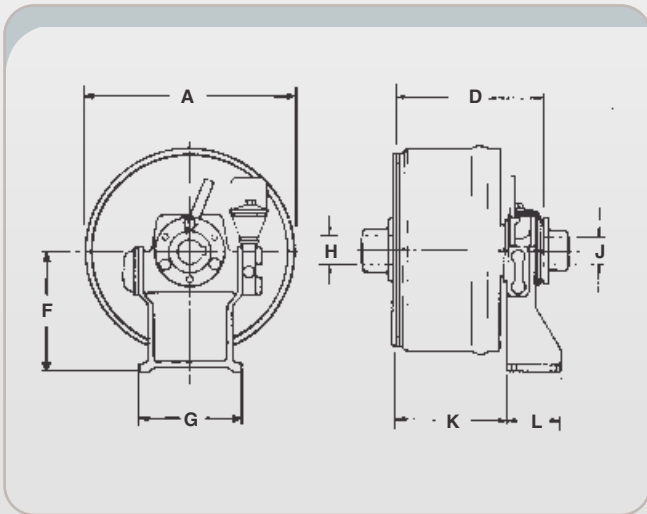

through small leak-off nozzles into the drum of the inner casing assembly and forms a ring inside the rotating reservoir casing. The tip of the hollow scoop tube picks up oil from this rotating ring and returns it to the working circuit via an external cooler, if needed. The volume of oil retained in the working circuit depends on the radial position of the tip of the scoop tube. An external control lever on the scoop housing bracket enables the position of the scoop tube to be adjusted while the unit is running, thus varying the output speed or the torque transmitted.

## Construction

The main rotating casing of the fluid coupling is formed from two steel fabrications which are bolted together on the input end. The impeller and runner, between which oil circulates to transmit power, are aluminium alloy castings. The internal bearing arrangement ensures that no external hydraulic thrust can be created by the fluid coupling. The scoop tube is supported by a stationary cast iron bracket, normally mounted on the bed plate. This design of fluid coupling is provided with semi-flexible input and output mountings, and the weight of the rotating parts is supported by the shafts of the motor and driven machines. Bores and keyways of the input driving boss and output half coupling are finished to suit customers' requirements. Units are available in 10 sizes in ratings up to 2,780 kW.

**PEMBRIL  
VARIABLE SPEED  
FLUID COUPLINGS**

**Type SCR 24X Sizes 18 to 52**

**Technical Data**

SIZE	Dimension in MM											Filled Weight (Kg)
	A	C	D	E	F	G	H	J	K	L	Q (Litres)	
18	629	95	492	89	355	324	85	100	321	152	16	215
20	692	95	508	89	355	324	85	100	337	152	21.6	258
23	789	114	616	114	457	387	110	125	406	190	31.8	412
26	891	114	854	114	457	387	110	125	445	190	47.5	479
29	1018	140	883	133	559	484	130	150	445	229	83.5	758
32	1108	140	781	133	559	484	130	150	543	229	86	911
36	1254	165	857	165	711	559	150	160	600	276	123	1356
41	1413	165	921	165	711	559	150	160	664	276	184	1666