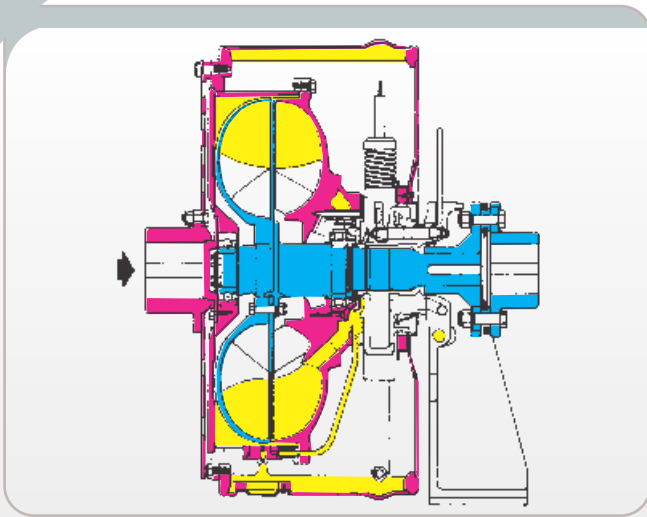

through small leak-off nozzles into the drum of the inner casing assembly and forms a ring inside the rotating reservoir casing. The tip of the hollow scoop tube picks up oil from this rotating ring and returns it to the working circuit via an external cooler, if needed. The volume of oil retained in the working circuit depends on the radial position of the tip of the scoop tube. An external control lever on the scoop housing bracket enables the position of the scoop tube to be adjusted while the unit is running, thus varying the output speed or the torque transmitted.

## Construction

The main rotating casing of the fluid coupling is formed from two steel fabrications which are bolted together on the input end. The impeller and runner, between which oil circulates to transmit power, are aluminium alloy castings. The internal bearing arrangement ensures that no external hydraulic thrust can be created by the fluid coupling. The scoop tube is supported by a stationary cast iron bracket, normally mounted on the bed plate. This design of fluid coupling is provided with semi-flexible input and output mountings, and the weight of the rotating parts is supported by the shafts of the motor and driven machines. Bores and keyways of the input driving boss and output half coupling are finished to suit customers' requirements. Units are available in 10 sizes in ratings up to 2,780 kW.

**PEMBRIL  
VARIABLE SPEED  
FLUID COUPLINGS**

**Type SCR 24X Sizes 18 to 52**

**Technical Data**

SIZE	Dimension in MM											Filled Weight (Kg)
	A	C	D	E	F	G	H	J	K	L	Q (Litres)	
18	629	95	492	89	355	324	85	100	321	152	16	215
20	692	95	508	89	355	324	85	100	337	152	21.6	258
23	789	114	616	114	457	387	110	125	406	190	31.8	412
26	891	114	854	114	457	387	110	125	445	190	47.5	479
29	1018	140	883	133	559	484	130	150	445	229	83.5	758
32	1108	140	781	133	559	484	130	150	543	229	86	911
36	1254	165	857	165	711	559	150	160	600	276	123	1356
41	1413	165	921	165	711	559	150	160	664	276	184	1666