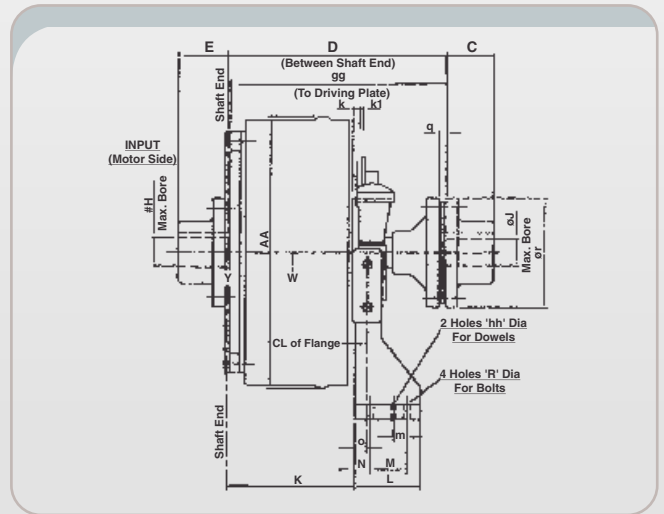

through small leak-off nozzles into the drum of the inner casing assembly and forms a ring inside the rotating reservoir casing. The tip of the hollow scoop tube picks up oil from this rotating ring and returns it to the working circuit via an external cooler, if needed. The volume of oil retained in the working circuit depends on the radial position of the tip of the scoop tube. An external control lever on the scoop housing bracket enables the position of the scoop tube to be adjusted while the unit is running, thus varying the output speed or the torque transmitted.

## Construction

The main rotating casing of the fluid coupling is formed from two steel fabrications which are bolted together on the input end. The impeller and runner, between which oil circulates to transmit power, are aluminium alloy castings. The internal bearing arrangement ensures that no external hydraulic thrust can be created by the fluid coupling. The scoop tube is supported by a stationary cast iron bracket, normally mounted on the bed plate. This design of fluid coupling is provided with semi-flexible input and output mountings, and the weight of the rotating parts is supported by the shafts of the motor and driven machines. Bores and keyways of the input driving boss and output half coupling are finished to suit customers' requirements. Units are available in 10 sizes in ratings up to 2,780 kW.

**PEMBRIL  
VARIABLE SPEED  
FLUID COUPLINGS**

**Type SCR 24X Sizes 18 to 52**

**Technical Data**

SIZE	Dimension in MM											Filled Weight (Kg)
	A	C	D	E	F	G	H	J	K	L	Q (Litres)	
18	629	95	492	89	355	324	85	100	321	152	16	215
20	692	95	508	89	355	324	85	100	337	152	21.6	258
23	789	114	616	114	457	387	110	125	406	190	31.8	412
26	891	114	854	114	457	387	110	125	445	190	47.5	479
29	1018	140	883	133	559	484	130	150	445	229	83.5	758
32	1108	140	781	133	559	484	130	150	543	229	86	911
36	1254	165	857	165	711	559	150	160	600	276	123	1356
41	1413	165	921	165	711	559	150	160	664	276	184	1666